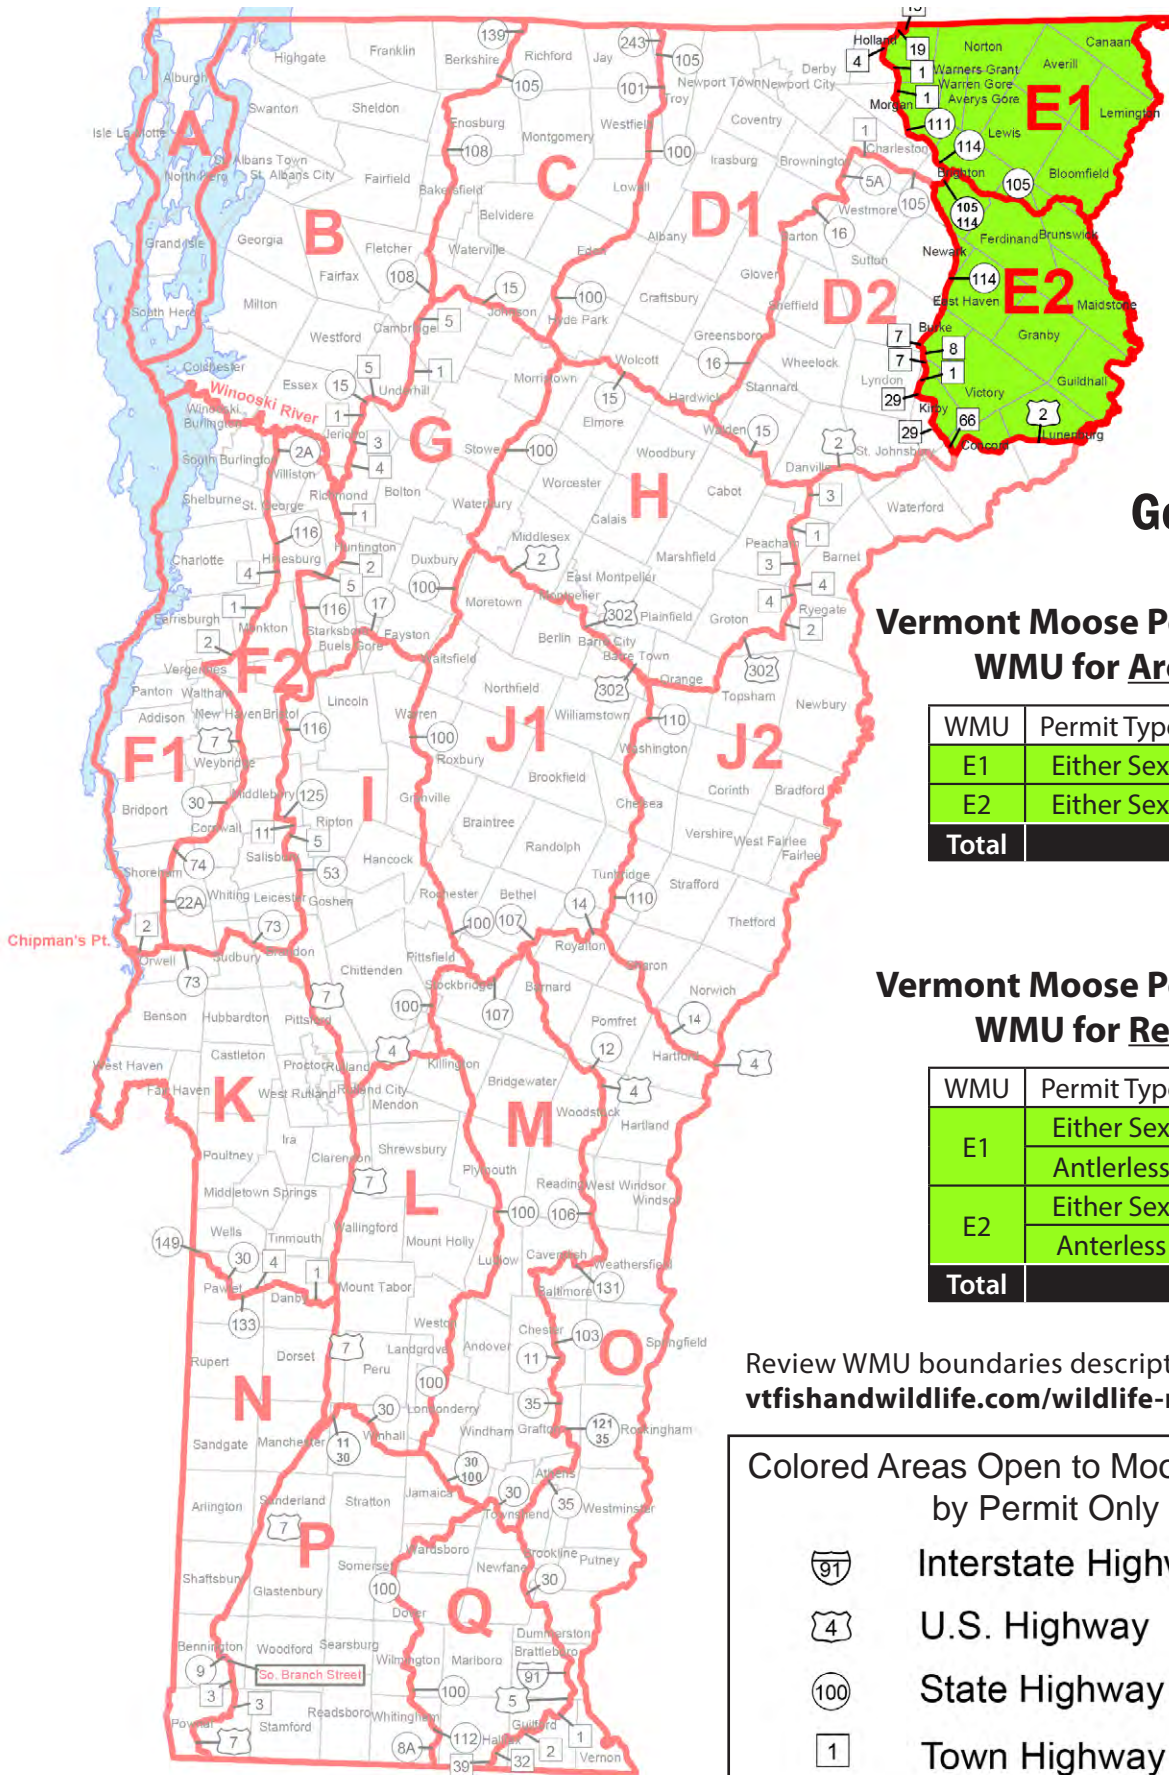

Wildlife Management Units Map for 2022 Moose Season

Archery Oct 1-7
General Oct 15 - 20

Vermont Moose Permit Allocation by WMU for Archery Season

WMU	Permit Type	# of Permits
E1	Either Sex	9
E2	Either Sex	6
Total		15

Vermont Moose Permit Allocation by WMU for Regular Season

WMU	Permit Type	# of Permits
E1	Either Sex	24
	Antlerless	24
E2	Either Sex	15
	Antlerless	16
Total		79

Review WMU boundaries descriptions at:
vtfishandwildlife.com/wildlife-management-units

Colored Areas Open to Moose Hunting by Permit Only

- Interstate Highway
- U.S. Highway
- State Highway
- Town Highway